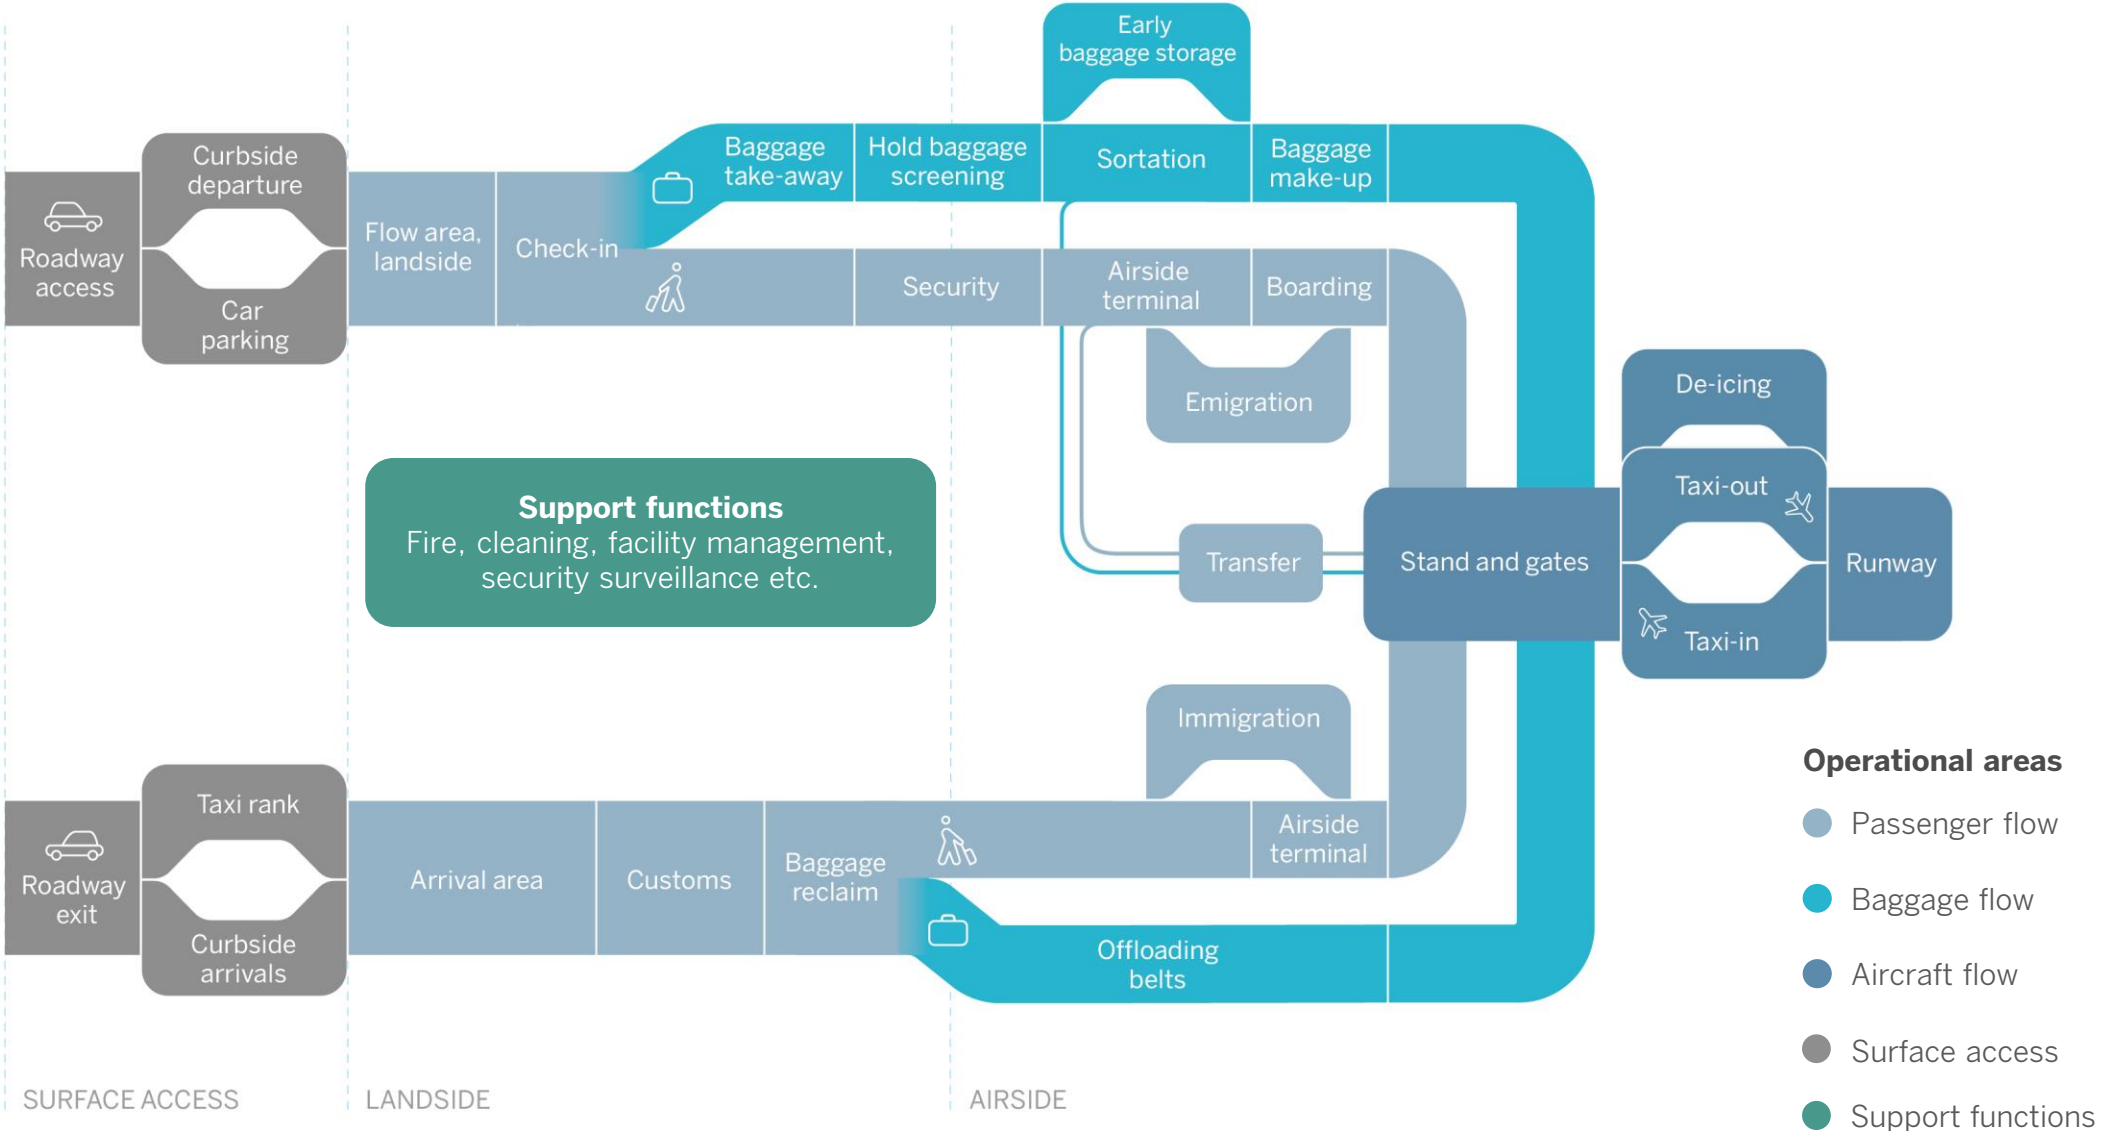

BETTER AIRPORT® - Your Next-Gen RMS

Better Airport Benefits

BENEFIT

Improve Agility & Robustness

HOW

- Minimize uncertainty and risk in volatile periods
- Empower your data and continuously and automatically adjust to changing circumstances
- Enable fact based contingency planning based on analytics and your operational data

Consolidate & Streamline

- Have one solution to cover all your needs
- Analyze, plan, and real-time operate your airport in Better Airport
- Use Better Airport as the central hub for your airport operations

Reduce costs

- Optimize utilization of infrastructure
- Postpone investments
- Reduce staff demand

Improve passenger experience

- Improve performance of operational areas
- Lower wait times
- Operate to SLAs
- Become proactive – mitigate incidents before they occur

Be ready for tomorrow

- A solution born in the cloud – available everywhere, any time
- Use Better Airport to communicate with your stakeholders and support their mission
- Grow with the solution – opt-in to more content when ready
- Apply Better Airport's ever evolving algorithms and AI to make the most of everything